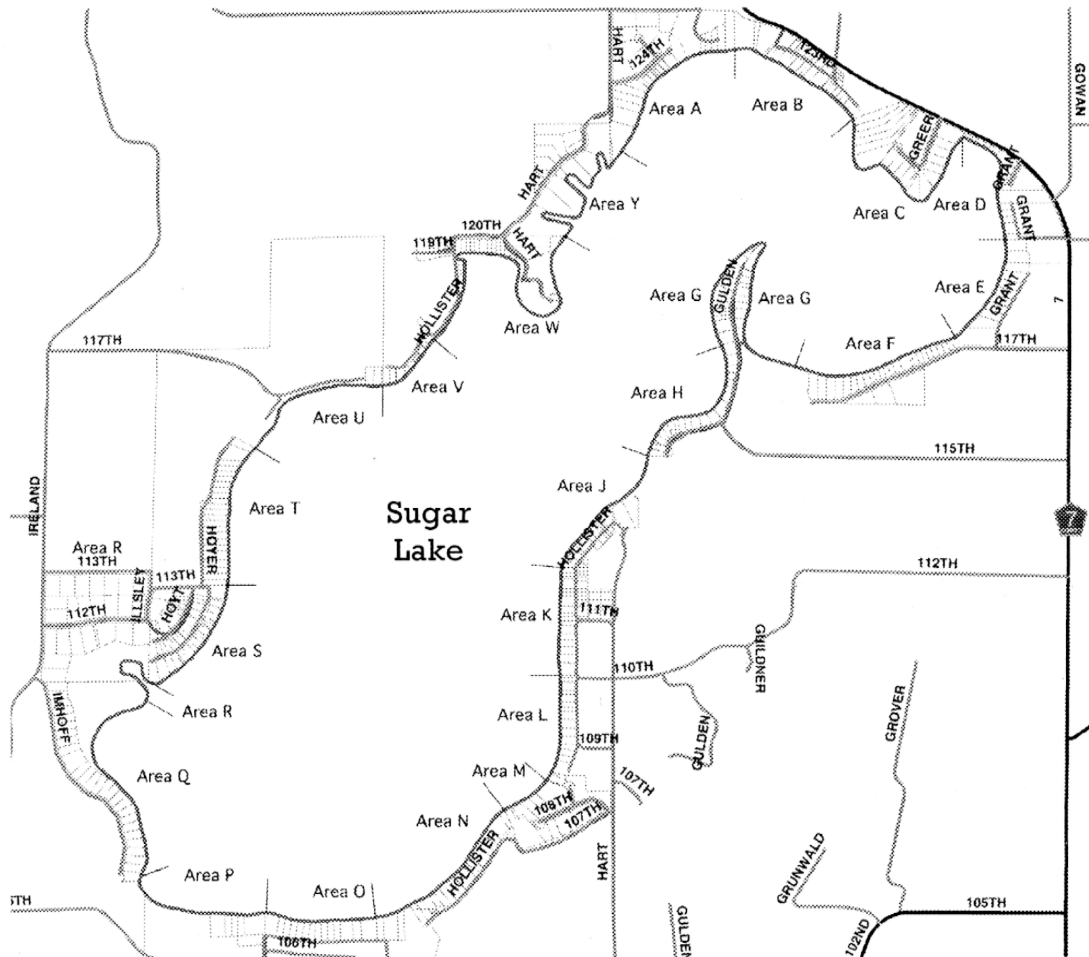

SUGAR LAKE

WRIGHT COUNTY, MINNESOTA

Lake area: 1015 acres

Littoral area: 357 acres

(Littoral area is that portion of the lake less than 15 feet deep)

Maximum depth: 69 feet